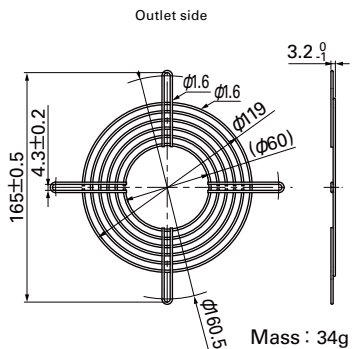

Dimensions (unit : mm)

127mm sq.,  $\phi$ 175mm type

Model : 109-722 Surface treatment : Nickel-chrome plating Color (silver)

127mm sq. type

Model : 109-723 Surface treatment : Nickel-chrome plating Color (silver)