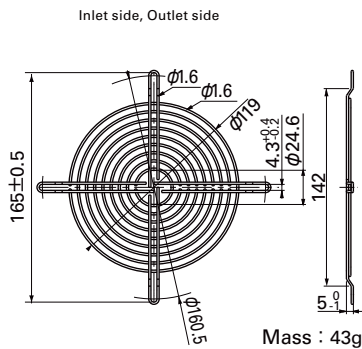

Dimensions (unit : mm)

127mm sq.,  $\phi$ 175mm type

Model : 109-722 Surface treatment : Nickel-chrome plating Color (silver)

127mm sq. type

Model : 109-723 Surface treatment : Nickel-chrome plating Color (silver)