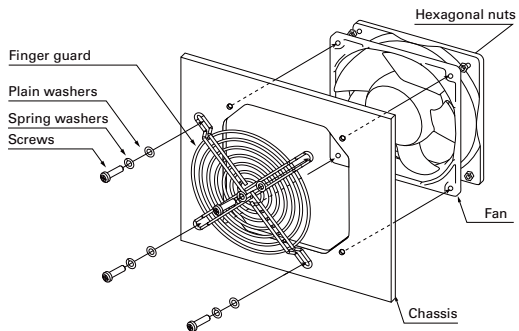

Mounting example

Axial fan