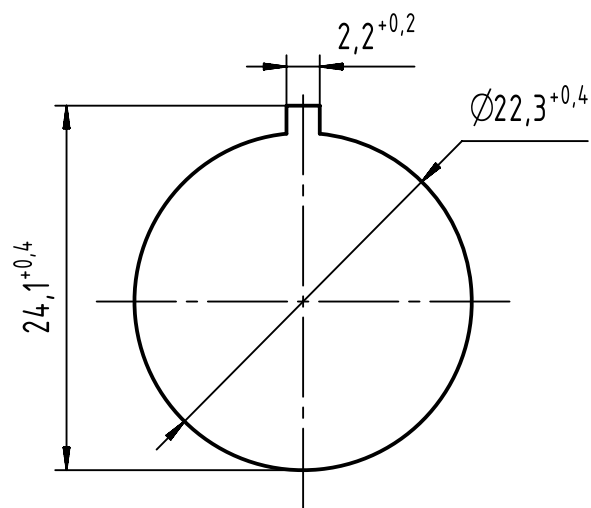

PANEL CUT DIMENSIONS

	All rights reserved Department EC PD - RO	All Dimensions in mm Original Size DIN A4		Scale 2:1	Free size tol.	Ref. Sub.
		Created by TAMAS	Inspected by AVRAM	Standardisation HOFFMANN	Date 2016-11-25	State Final Release
HARTING Electronics GmbH D-32339 Espelkamp		Title har-port HDMI PFT silver			Doc-Key / ECM-Nr. 100611295/UGD/000/B 500000111080	
		Type TB	Number 09454521010		Rev. B	Page 1/1